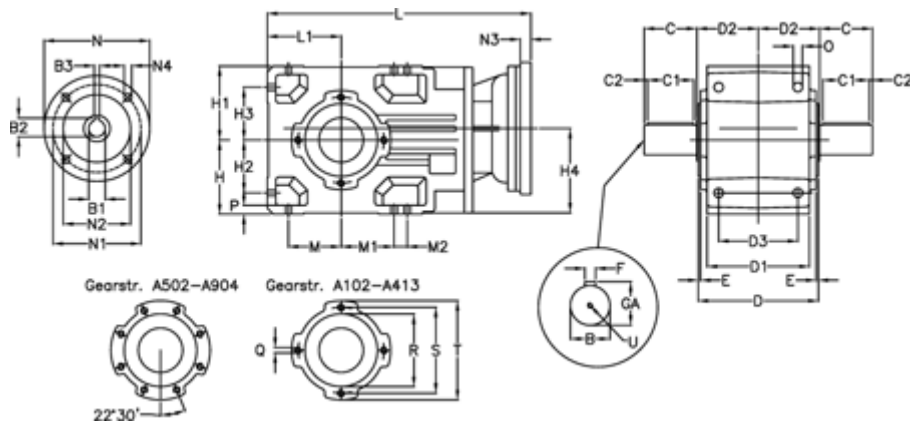

Article number: 29600214612220  
 Description: Bevel helical gearbox  
 A203UD-146,1-P63B5

## Measures

B = 30	D1 = 110	H1 = 80	M2 = 0	Q = M8x15
B1 = 11	D2 = 73	H2 = 60.0	N = 140	R = 95
B2 = 12.8	D3 = 90	H3 = 60.0	N1 = 115	S = 115
B3 = 4	Description = A203UD-xx-P63 B5	H4 = 93.0	N2 = 95	T = 140
C = 60	E = 3.0	L = 361.5	N3 = 0	U = M10x22
C1 = 50	F = 10	L1 = 80	N4 = M8x19	
C2 = 5.0	GA = 33.0	M = 60.0	O = 9.5	
D = 136	H = 80	M1 = 60.0	P = 9	